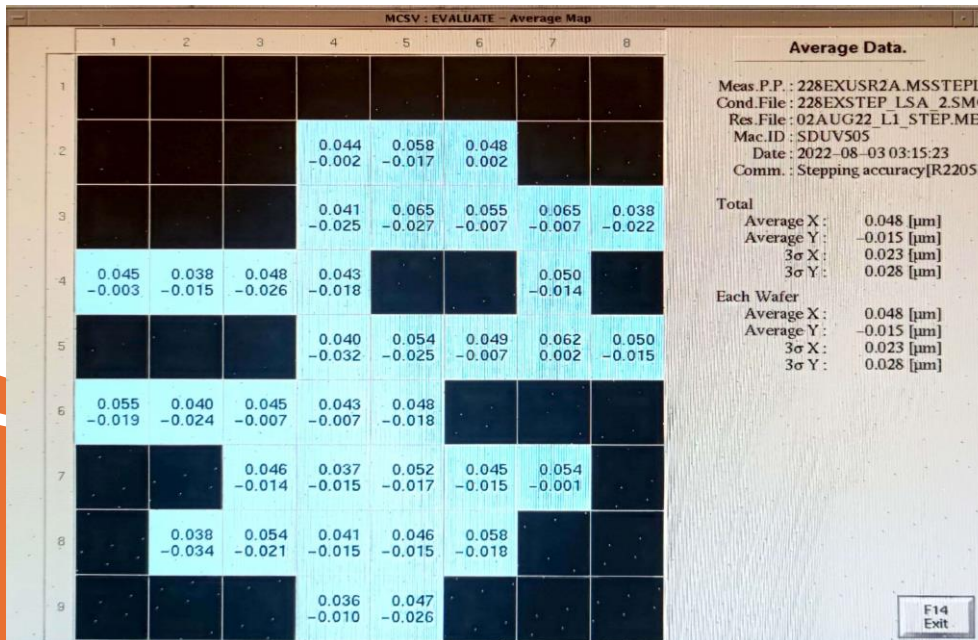

SDUV-505

Best Focus

Field Inclination

Stepping Accuracy

Lens Distortion

Illumination Uniformity ID1

Illumination Uniformity ID6