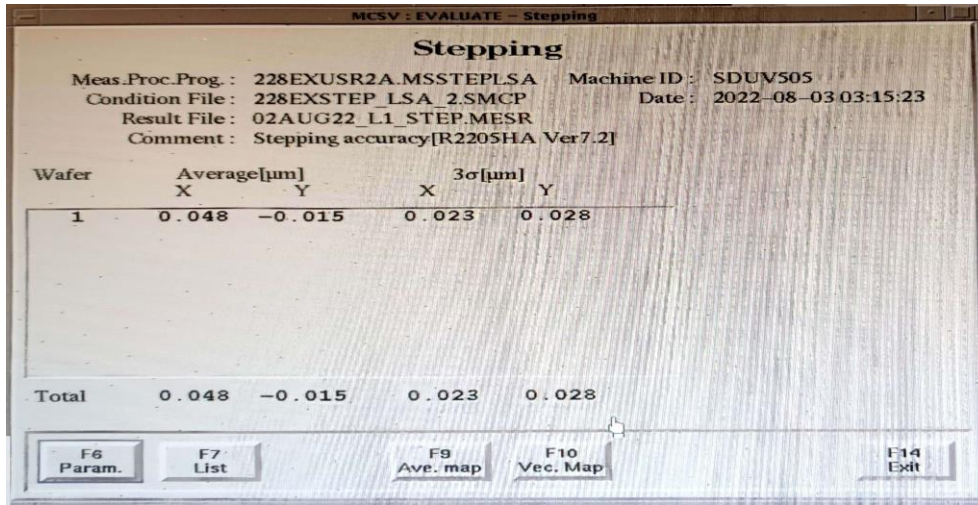

SDUV-505

Best Focus

Field Inclination

Stepping Accuracy

Lens Distortion

Illumination Uniformity ID1

Illumination Uniformity ID6