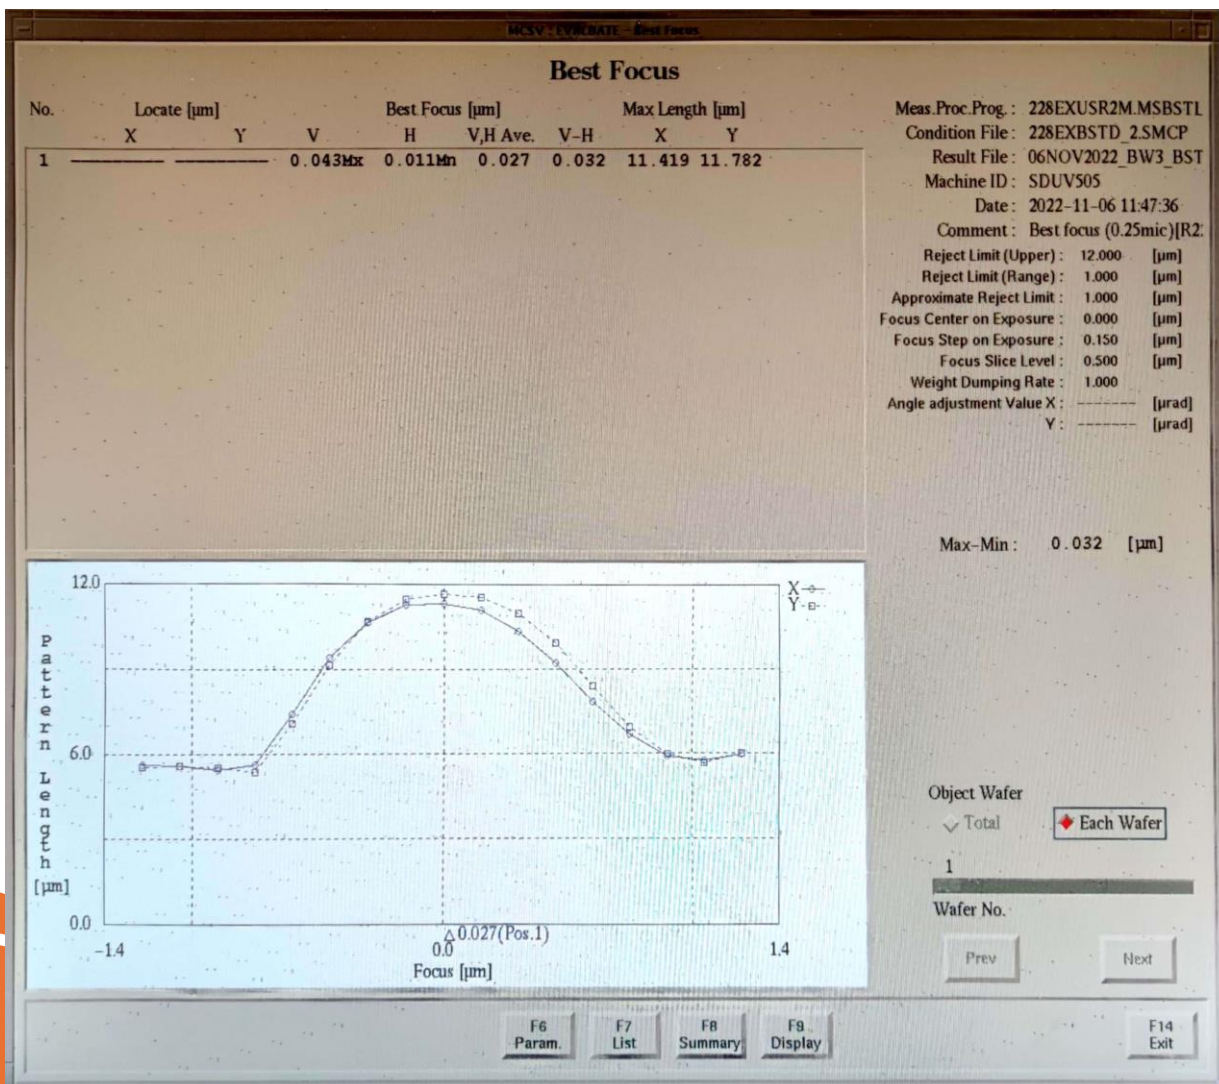

SDUV-505

Best Focus

Field Inclination

Stepping Accuracy

Lens Distortion

Illumination Uniformity ID1

Illumination Uniformity ID6