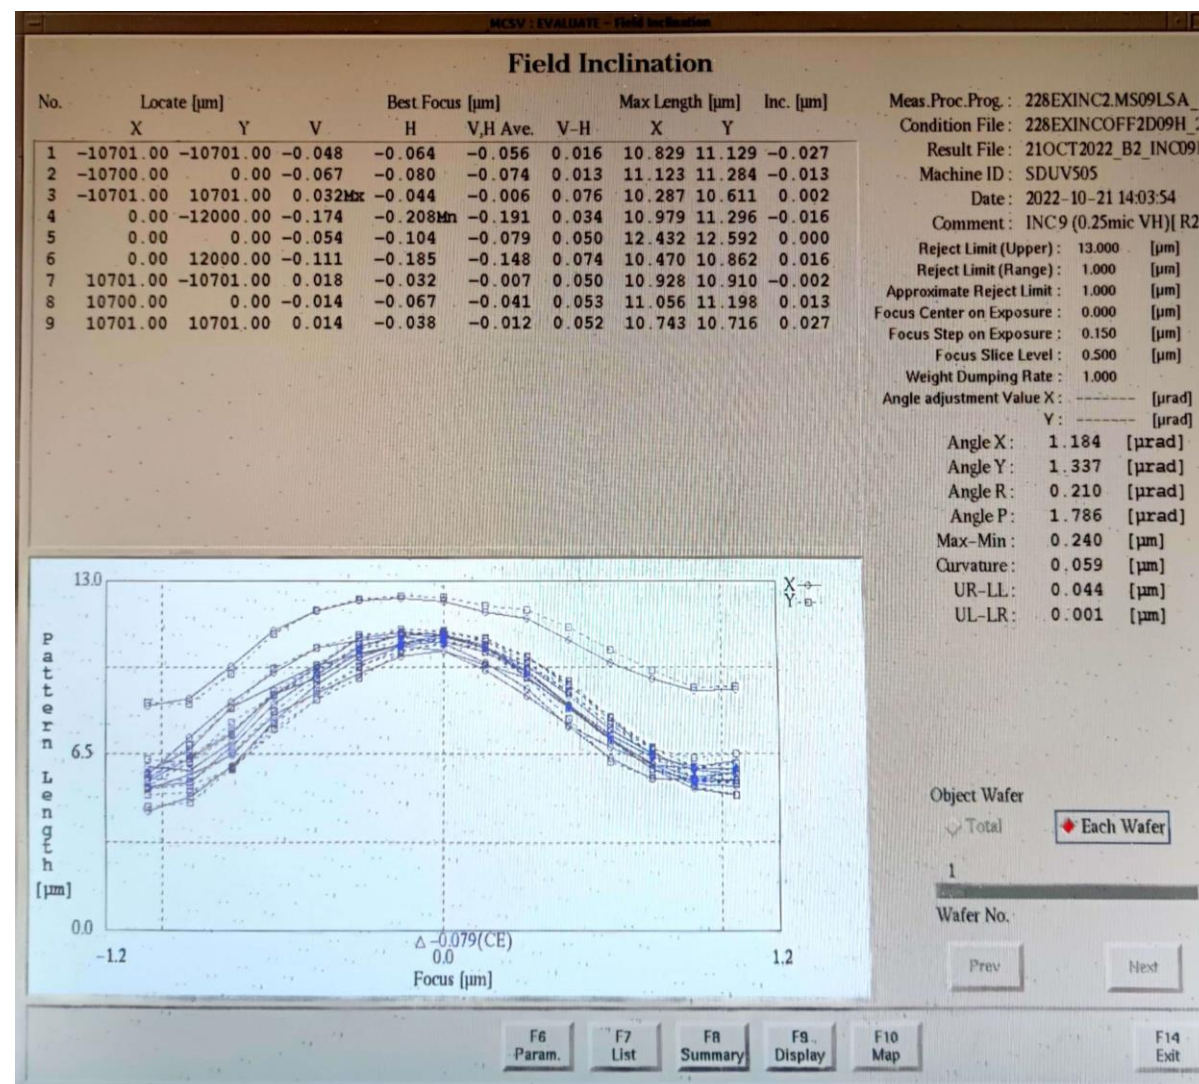

SDUV-505

Best Focus

Field Inclination

Stepping Accuracy

Lens Distortion

Illumination Uniformity ID1

Illumination Uniformity ID6