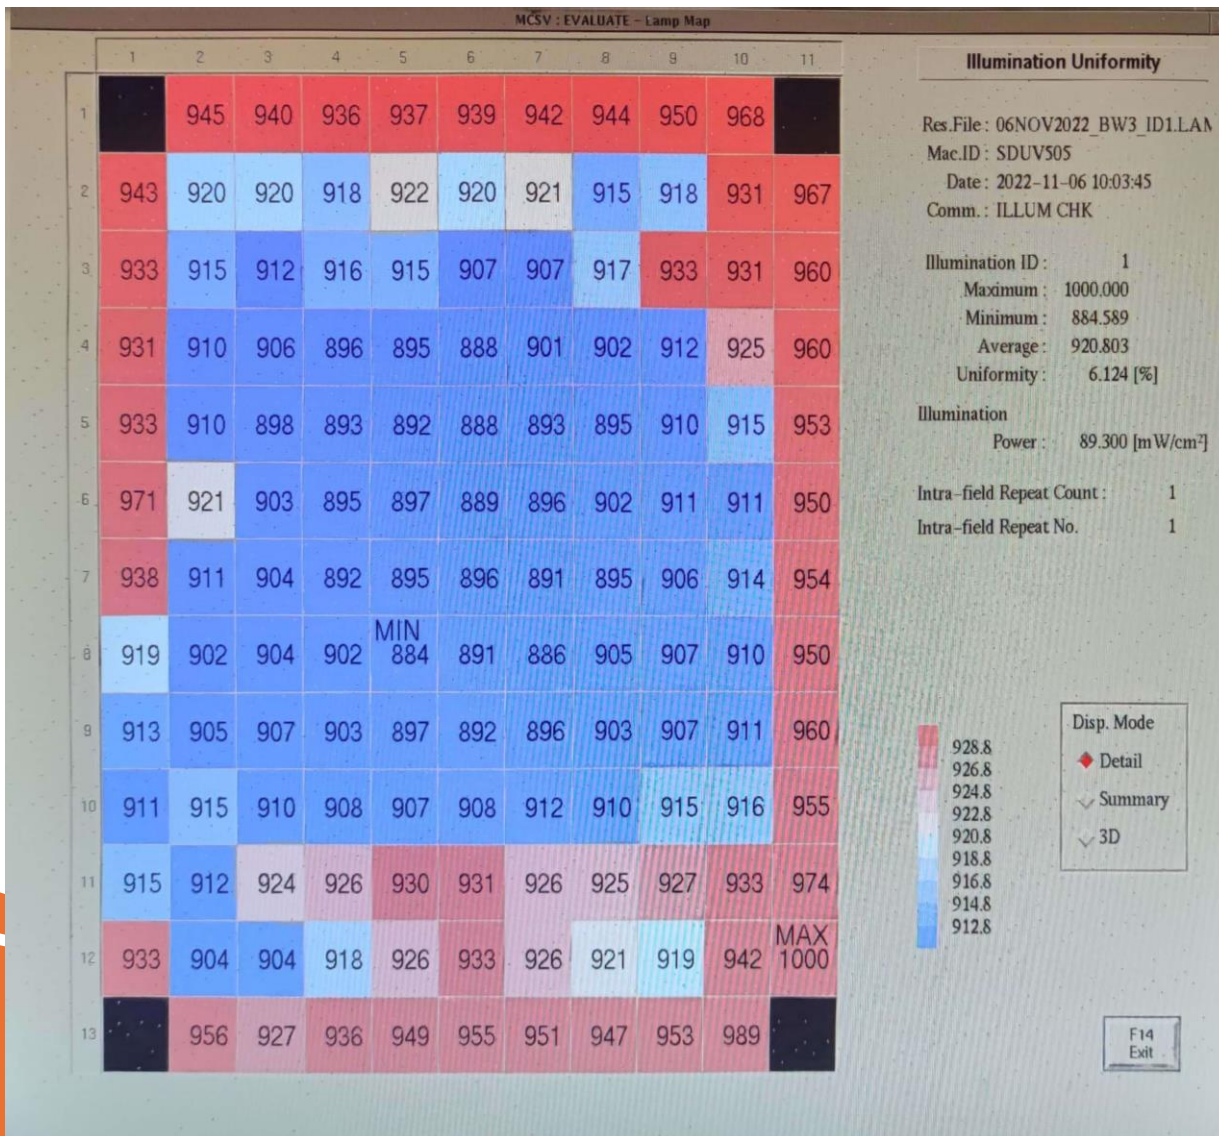

SDUV-505

Best Focus

Field Inclination

Stepping Accuracy

Lens Distortion

Illumination Uniformity ID1

Illumination Uniformity ID6