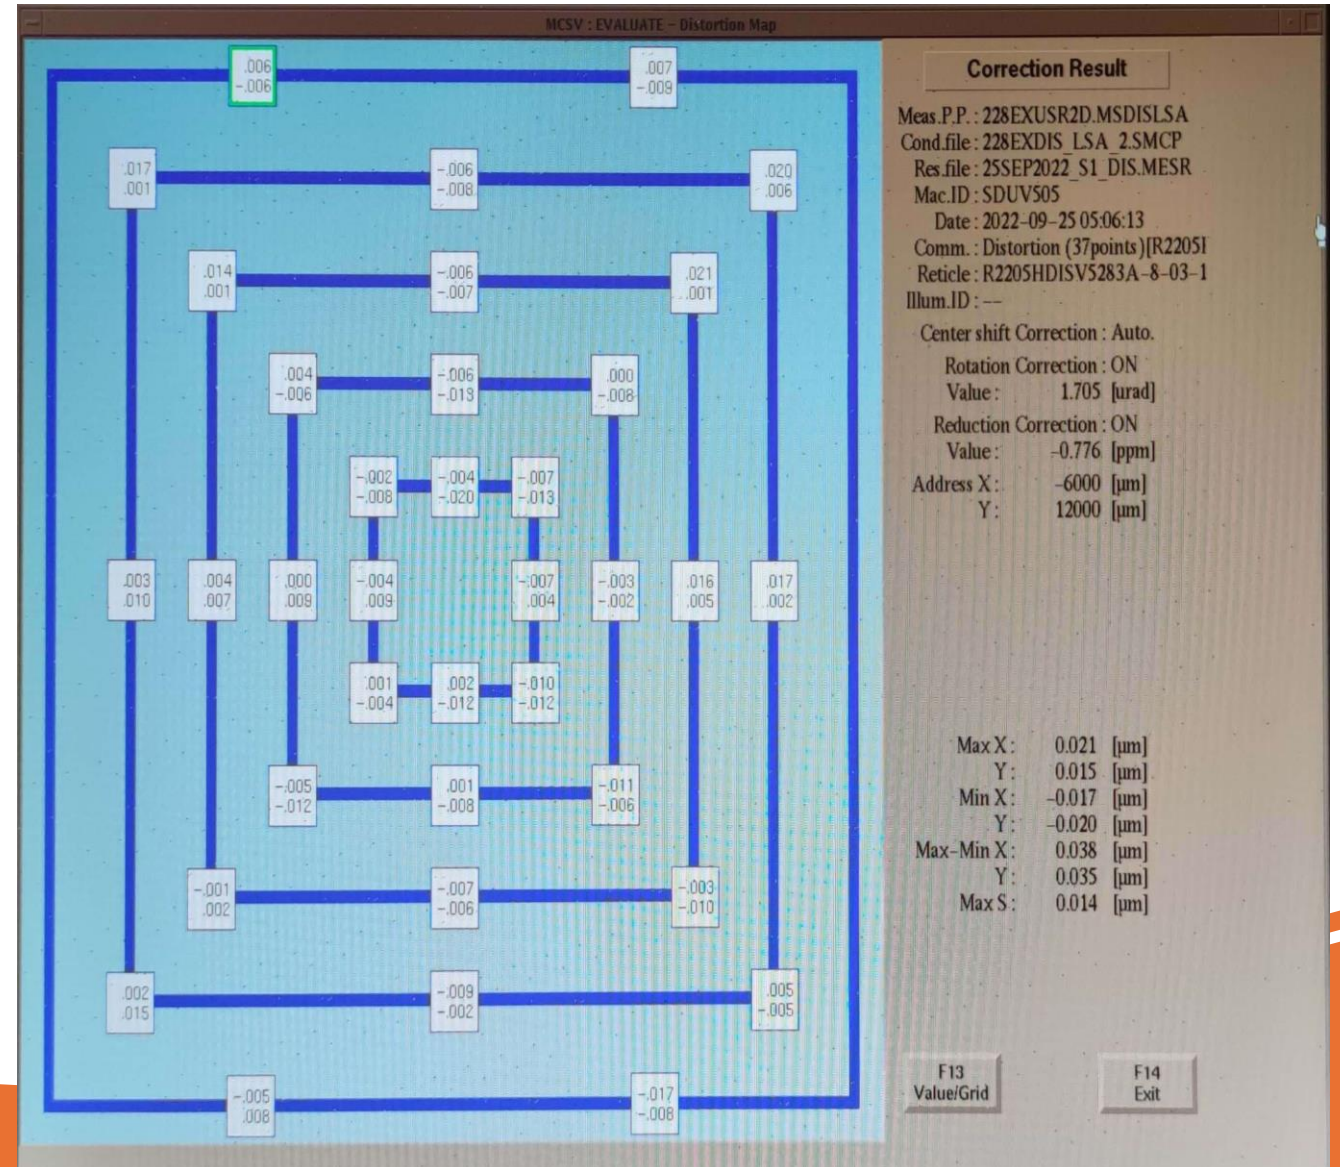

SDUV-505

Best Focus

Field Inclination

Stepping Accuracy

Lens Distortion

Illumination Uniformity ID1

Illumination Uniformity ID6